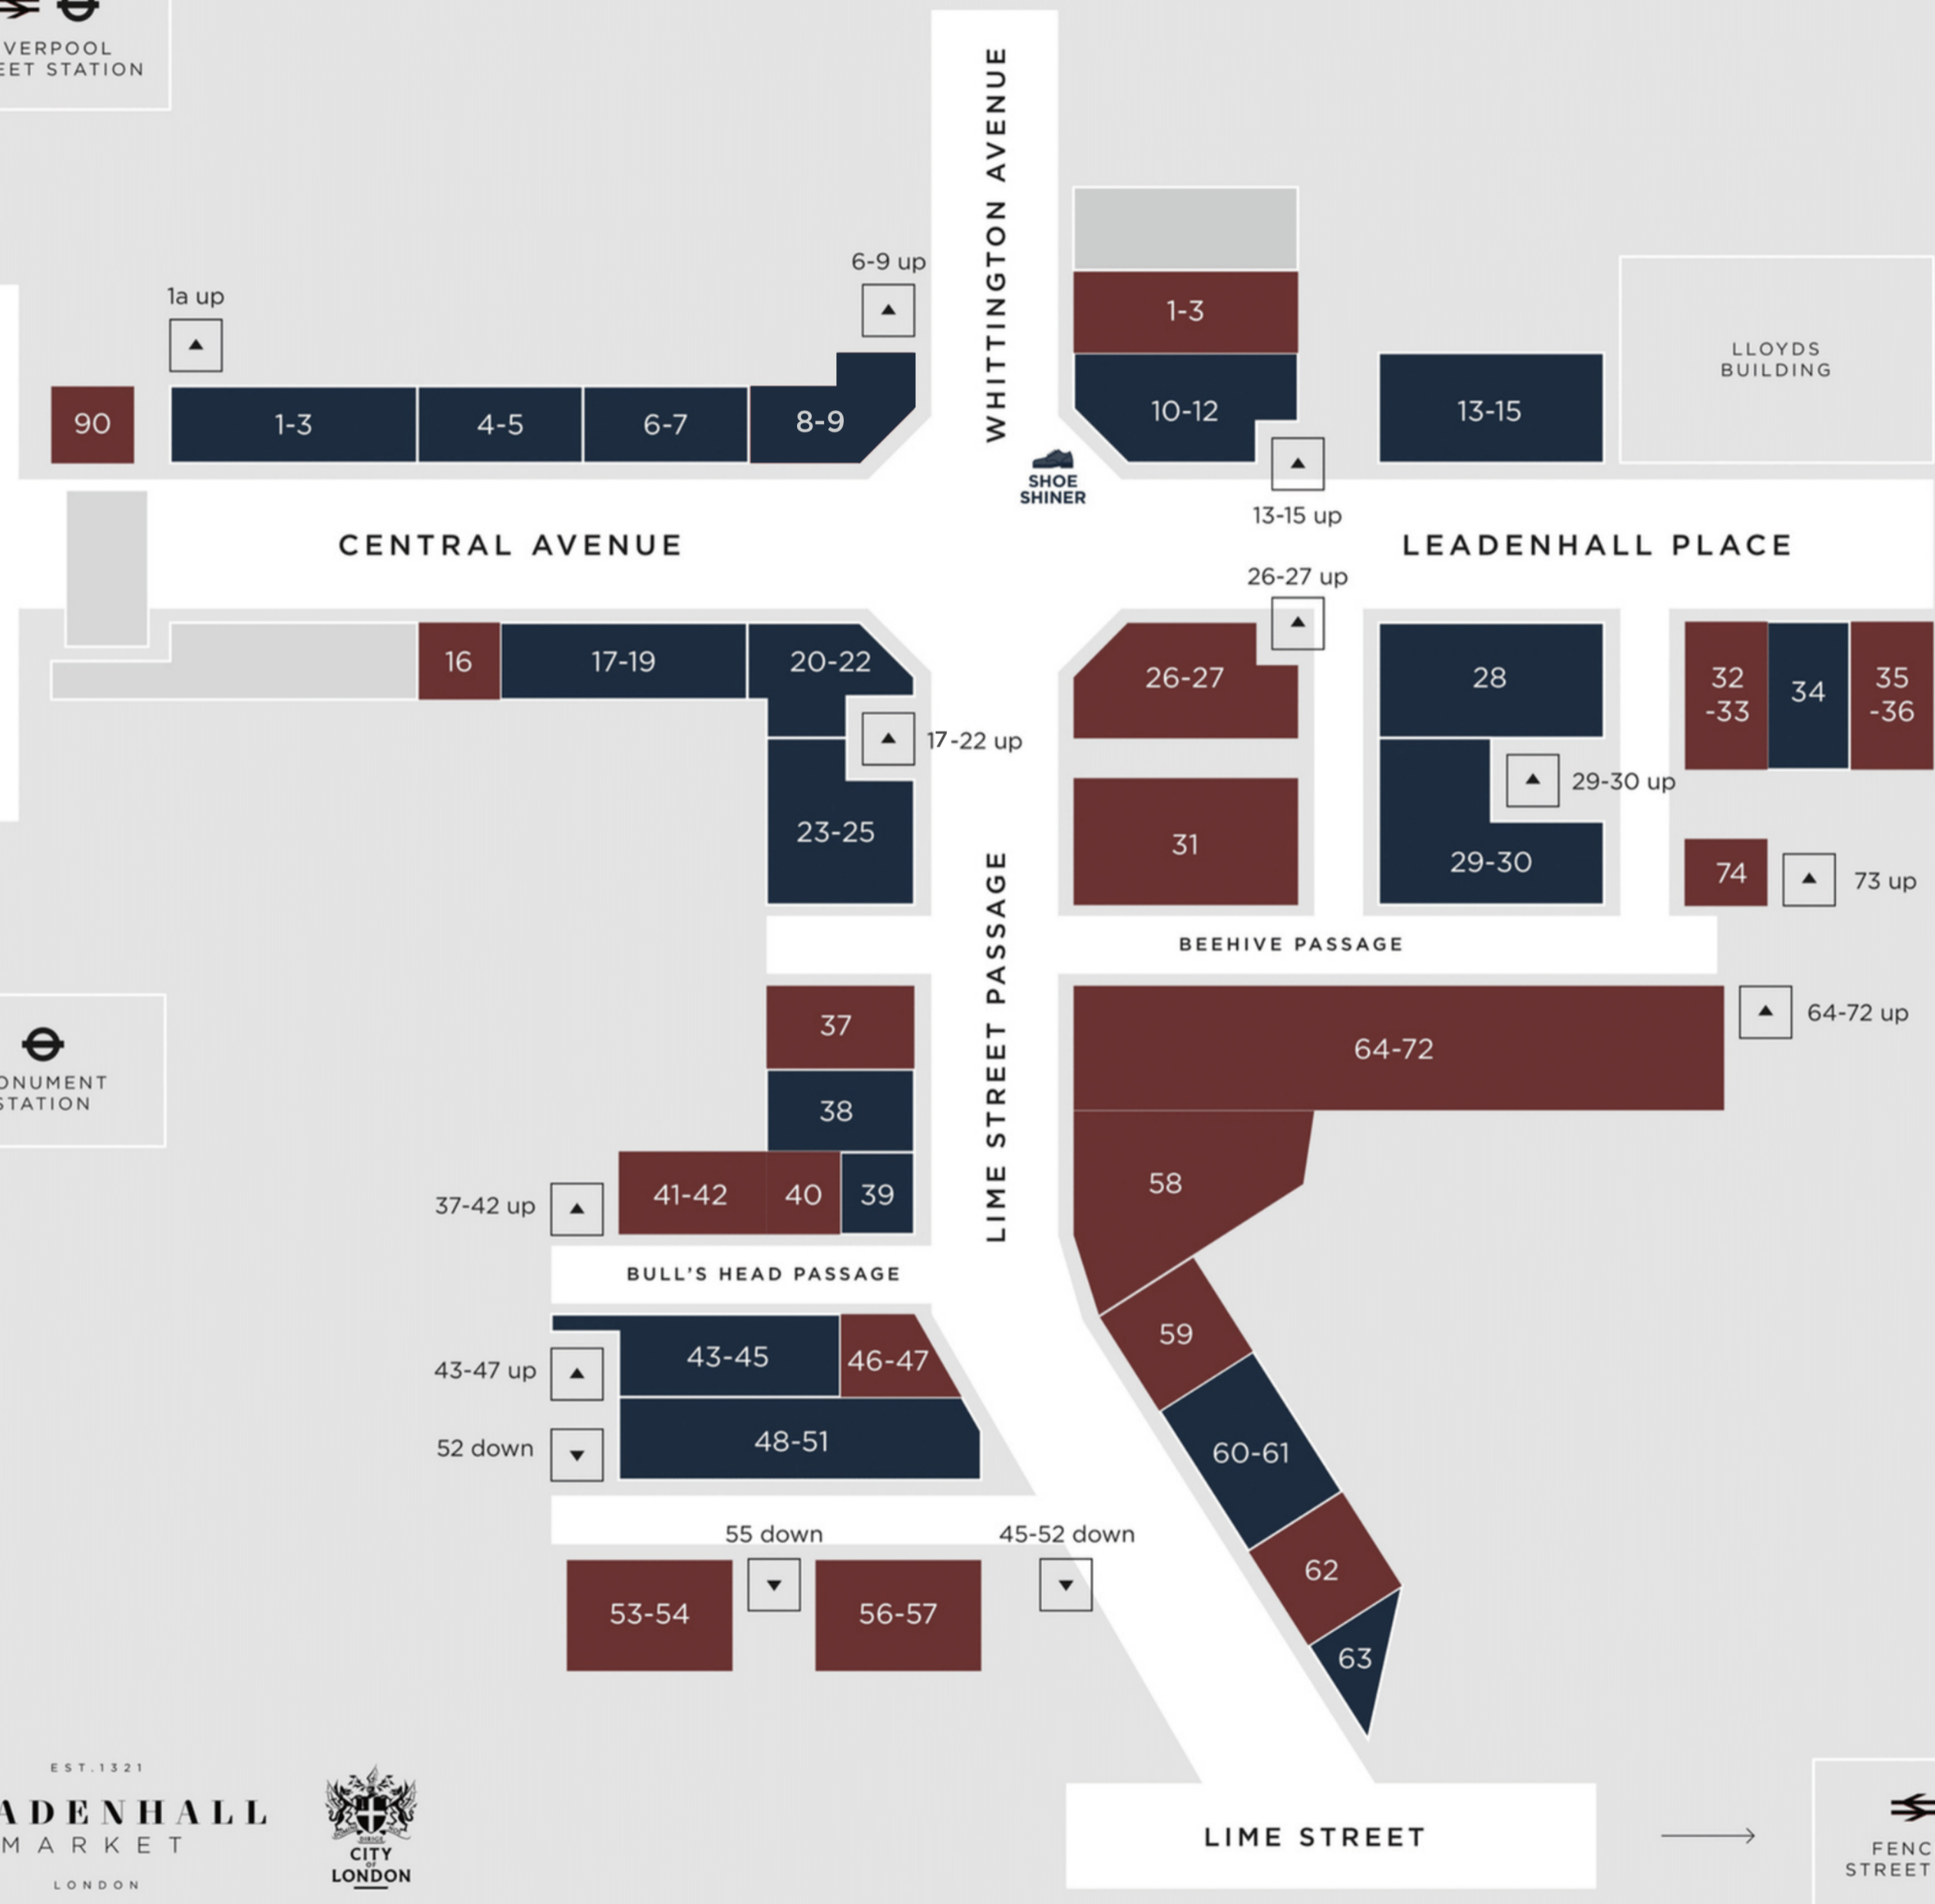

GRACECHURCH STREET

EAT & DRINK

AMATHUS DRINKS	17-19
ARGENTINIAN GRILL	37
AUX MERVEILLEUX DE FRED	1-3
BABA GANOUSH	38
BEDALES	55 DOWN
BIBIMBAP	39
BOOM BAP BURGER	29 - 30
BROKERS	6-9 UP
CHEESE AT LEADENHALL	4-5
GIORGIO'S	45-52 DOWN
GOLDEN GOOSE	13 - 15
HAGEN	8-9
LA VIÑA	26-27 UP
LUC'S BRASSERIE	17-22 UP
OSTERIA DEL MERCATO	13-15 UP
PIZZA EXPRESS	20-22
RAINBO	60-61
ROCCA	48-51
THE LAMB TAVERN	10-12
THE REGIS SNACK BAR	34
TORTILLA	28
YI FANG	16

SHOPPING

ASKINOLOGY	35-36
BARBOUR	31
CELL SMASH	62
CHEQUERS HAIR	53-54
HAWKES & WAINER	56-57
HOBBS	64-72
KANDIES	46-47
REISS	26-27
TIGER	58
TIMPSON	59
WATERSTONES	1-3
WINDSOR FLOWERS	74

OFFICES

CENTRE MANAGEMENT	1A UP
ASH & ASSOCIATES	1A UP
BEZEL LONDON	1A UP
KP PAY LIMITED	1A UP
CHC GLOBAL	1-3 UP
INTERSYS	29-30 UP
ETHOS	64-72 UP