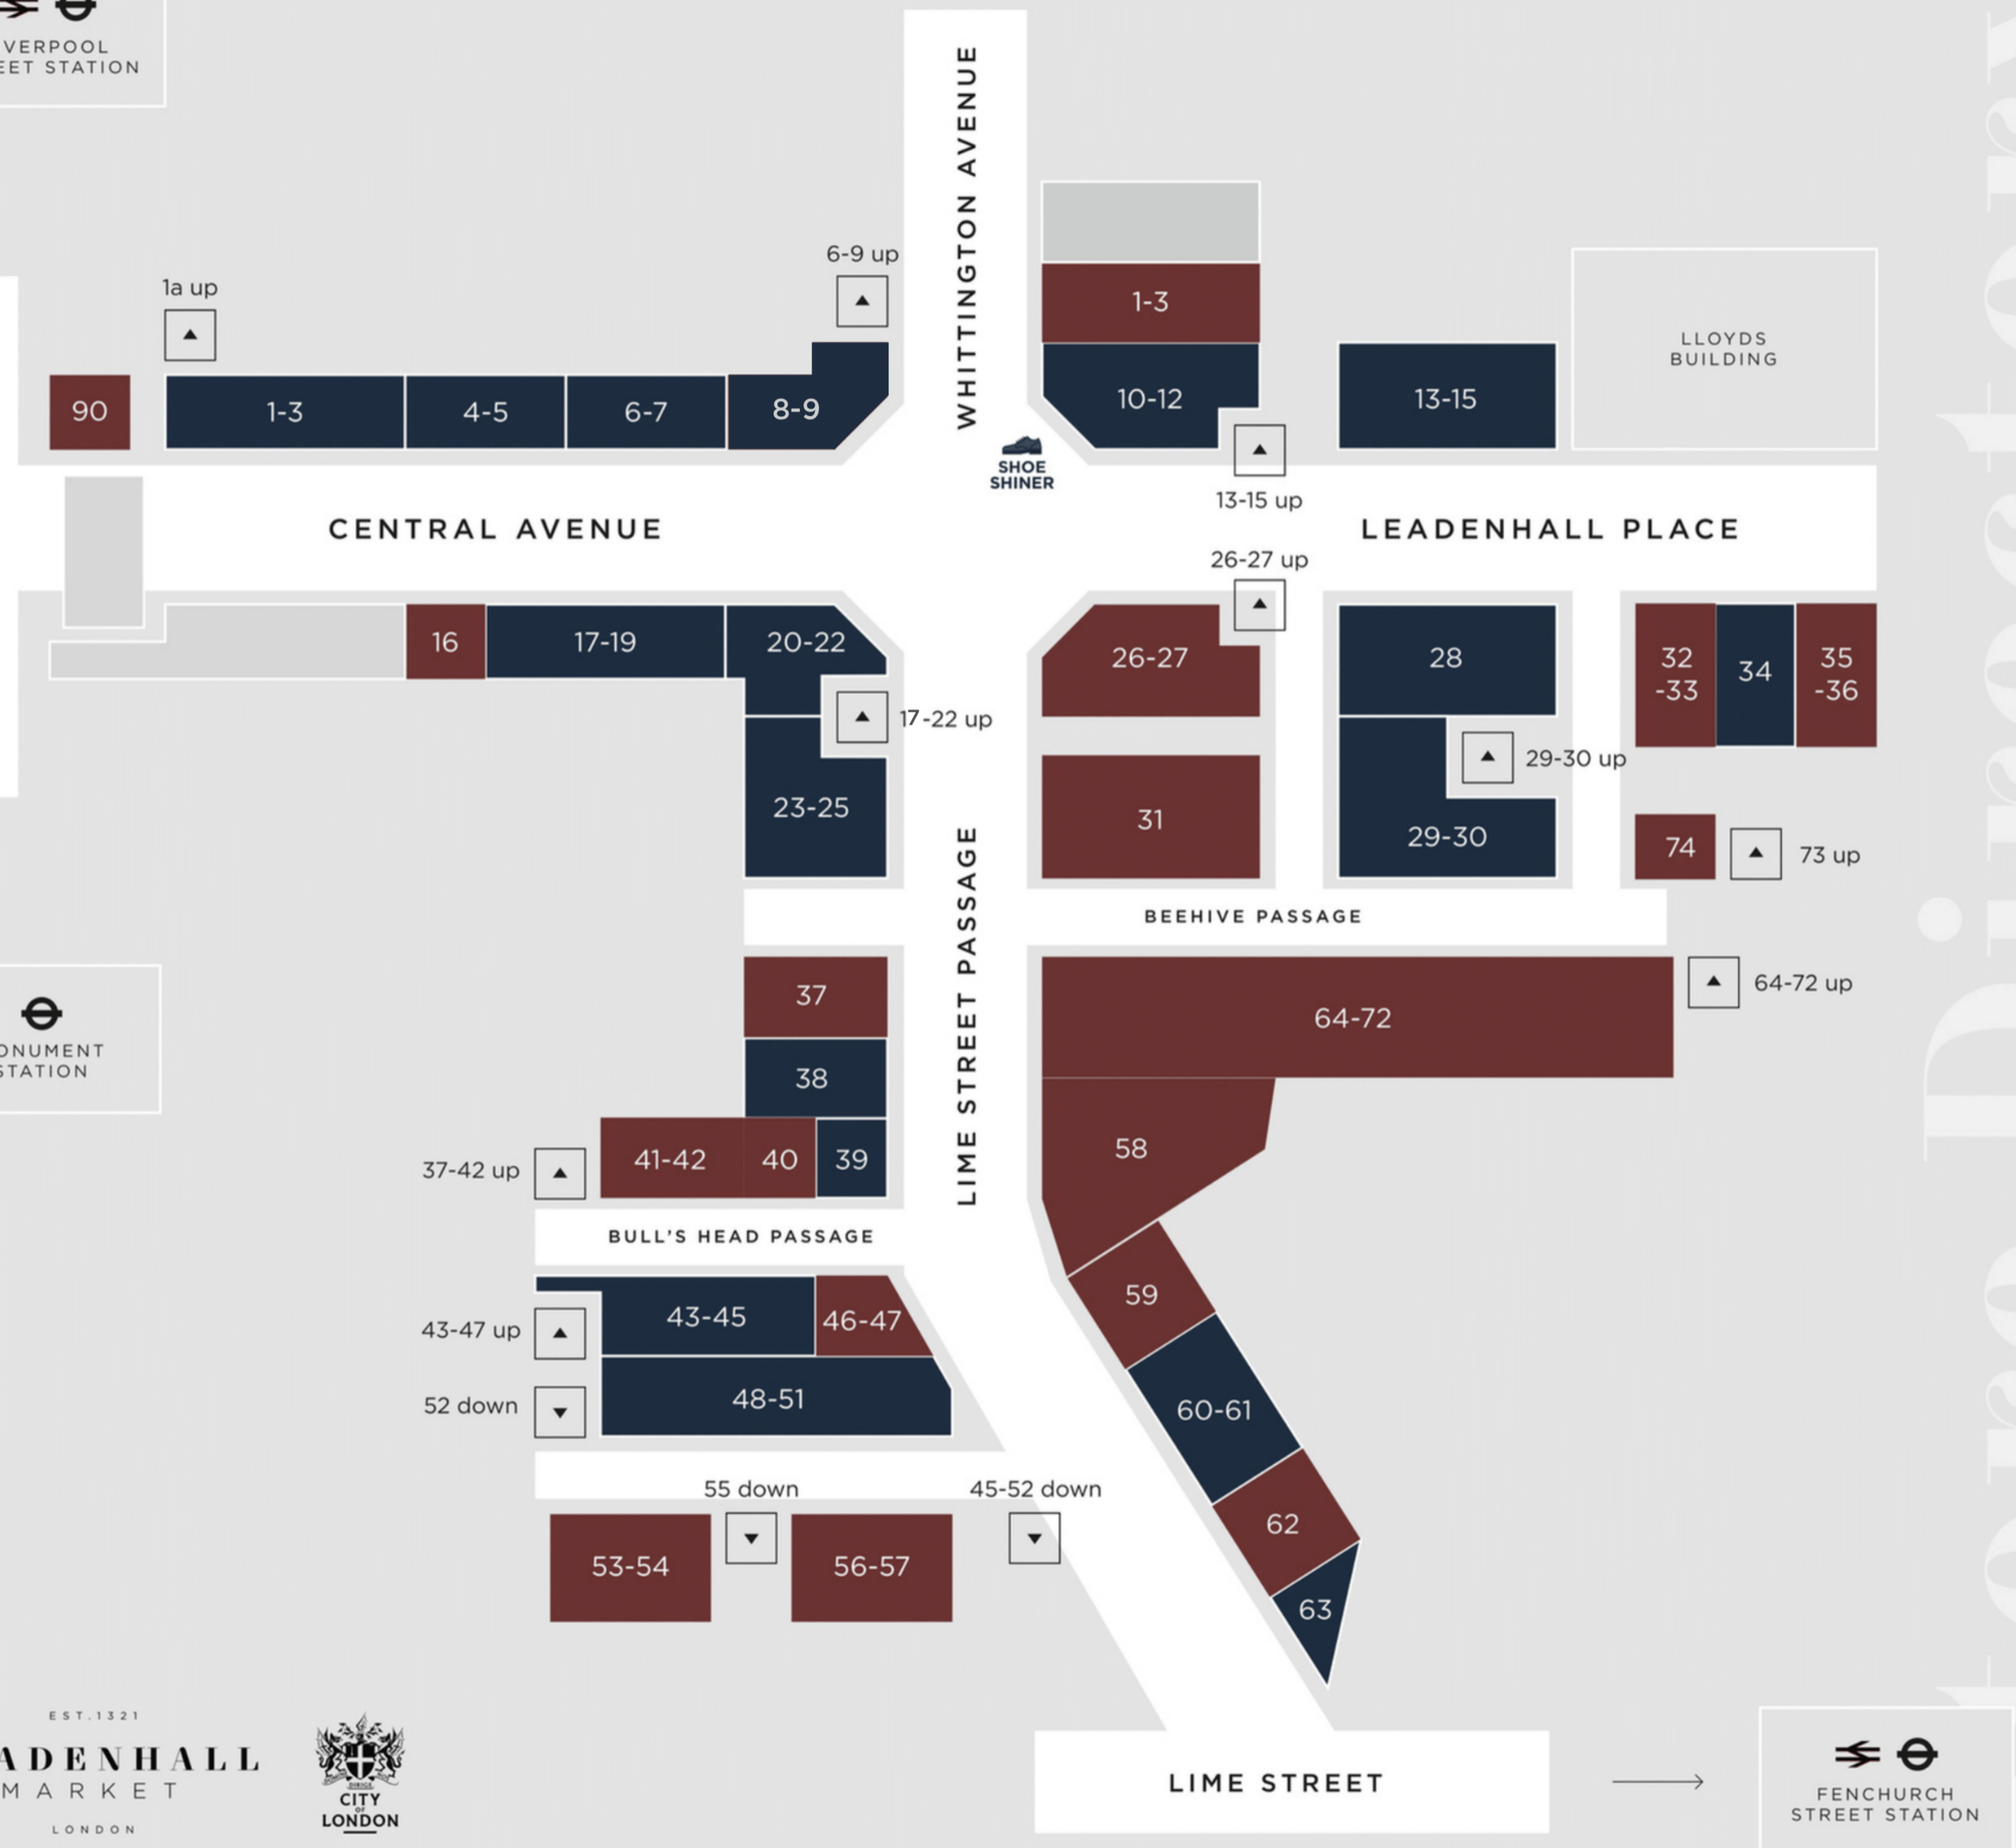

GRACECHURCH STREET

EAT & DRINK

AMATHUS DRINKS	17-19
ARGENTINIAN GRILL	37
AUX MERVEILLEUX DE FRED	1-3
BABA GANOUSH	38
BEDALES	55 DOWN
BIBIMBAP	39
BOOM BAP BURGER	29 - 30
BROKERS	6-9 UP
CHEESE AT LEADENHALL	4-5
GIORGIO'S	45-52 DOWN
GOLDEN GOOSE	13 - 15
HAGEN	8-9
LA VIÑA	26-27 UP
LUC'S BRASSERIE	17-22 UP
OSTERIA DEL MERCATO	13-15 UP
PIZZA EXPRESS	20-22
RAINBO	60-61
ROCCA	48-51
THE LAMB TAVERN	10-12
THE REGIS SNACK BAR	34
TORTILLA	28

SHOPPING

ASKINOLOGY	35-36
BARBOUR	31
CELL SMASH	62
CHEQUERS HAIR	53-54
HAWKES & WAINER	56-57
HOBBS	64-72
KANDIES	46-47
REISS	26-27
TIGER	58
TIMPSON	59
WATERSTONES	1-3
WINDSOR FLOWERS	74

OFFICES

CENTRE MANAGEMENT	1A UP
ASH & ASSOCIATES	1A UP
BEZEL LONDON	1A UP
KP PAY LIMITED	1A UP
CHC GLOBAL	1-3 UP
INTERSYS	29-30 UP
ETHOS	64-72 UP