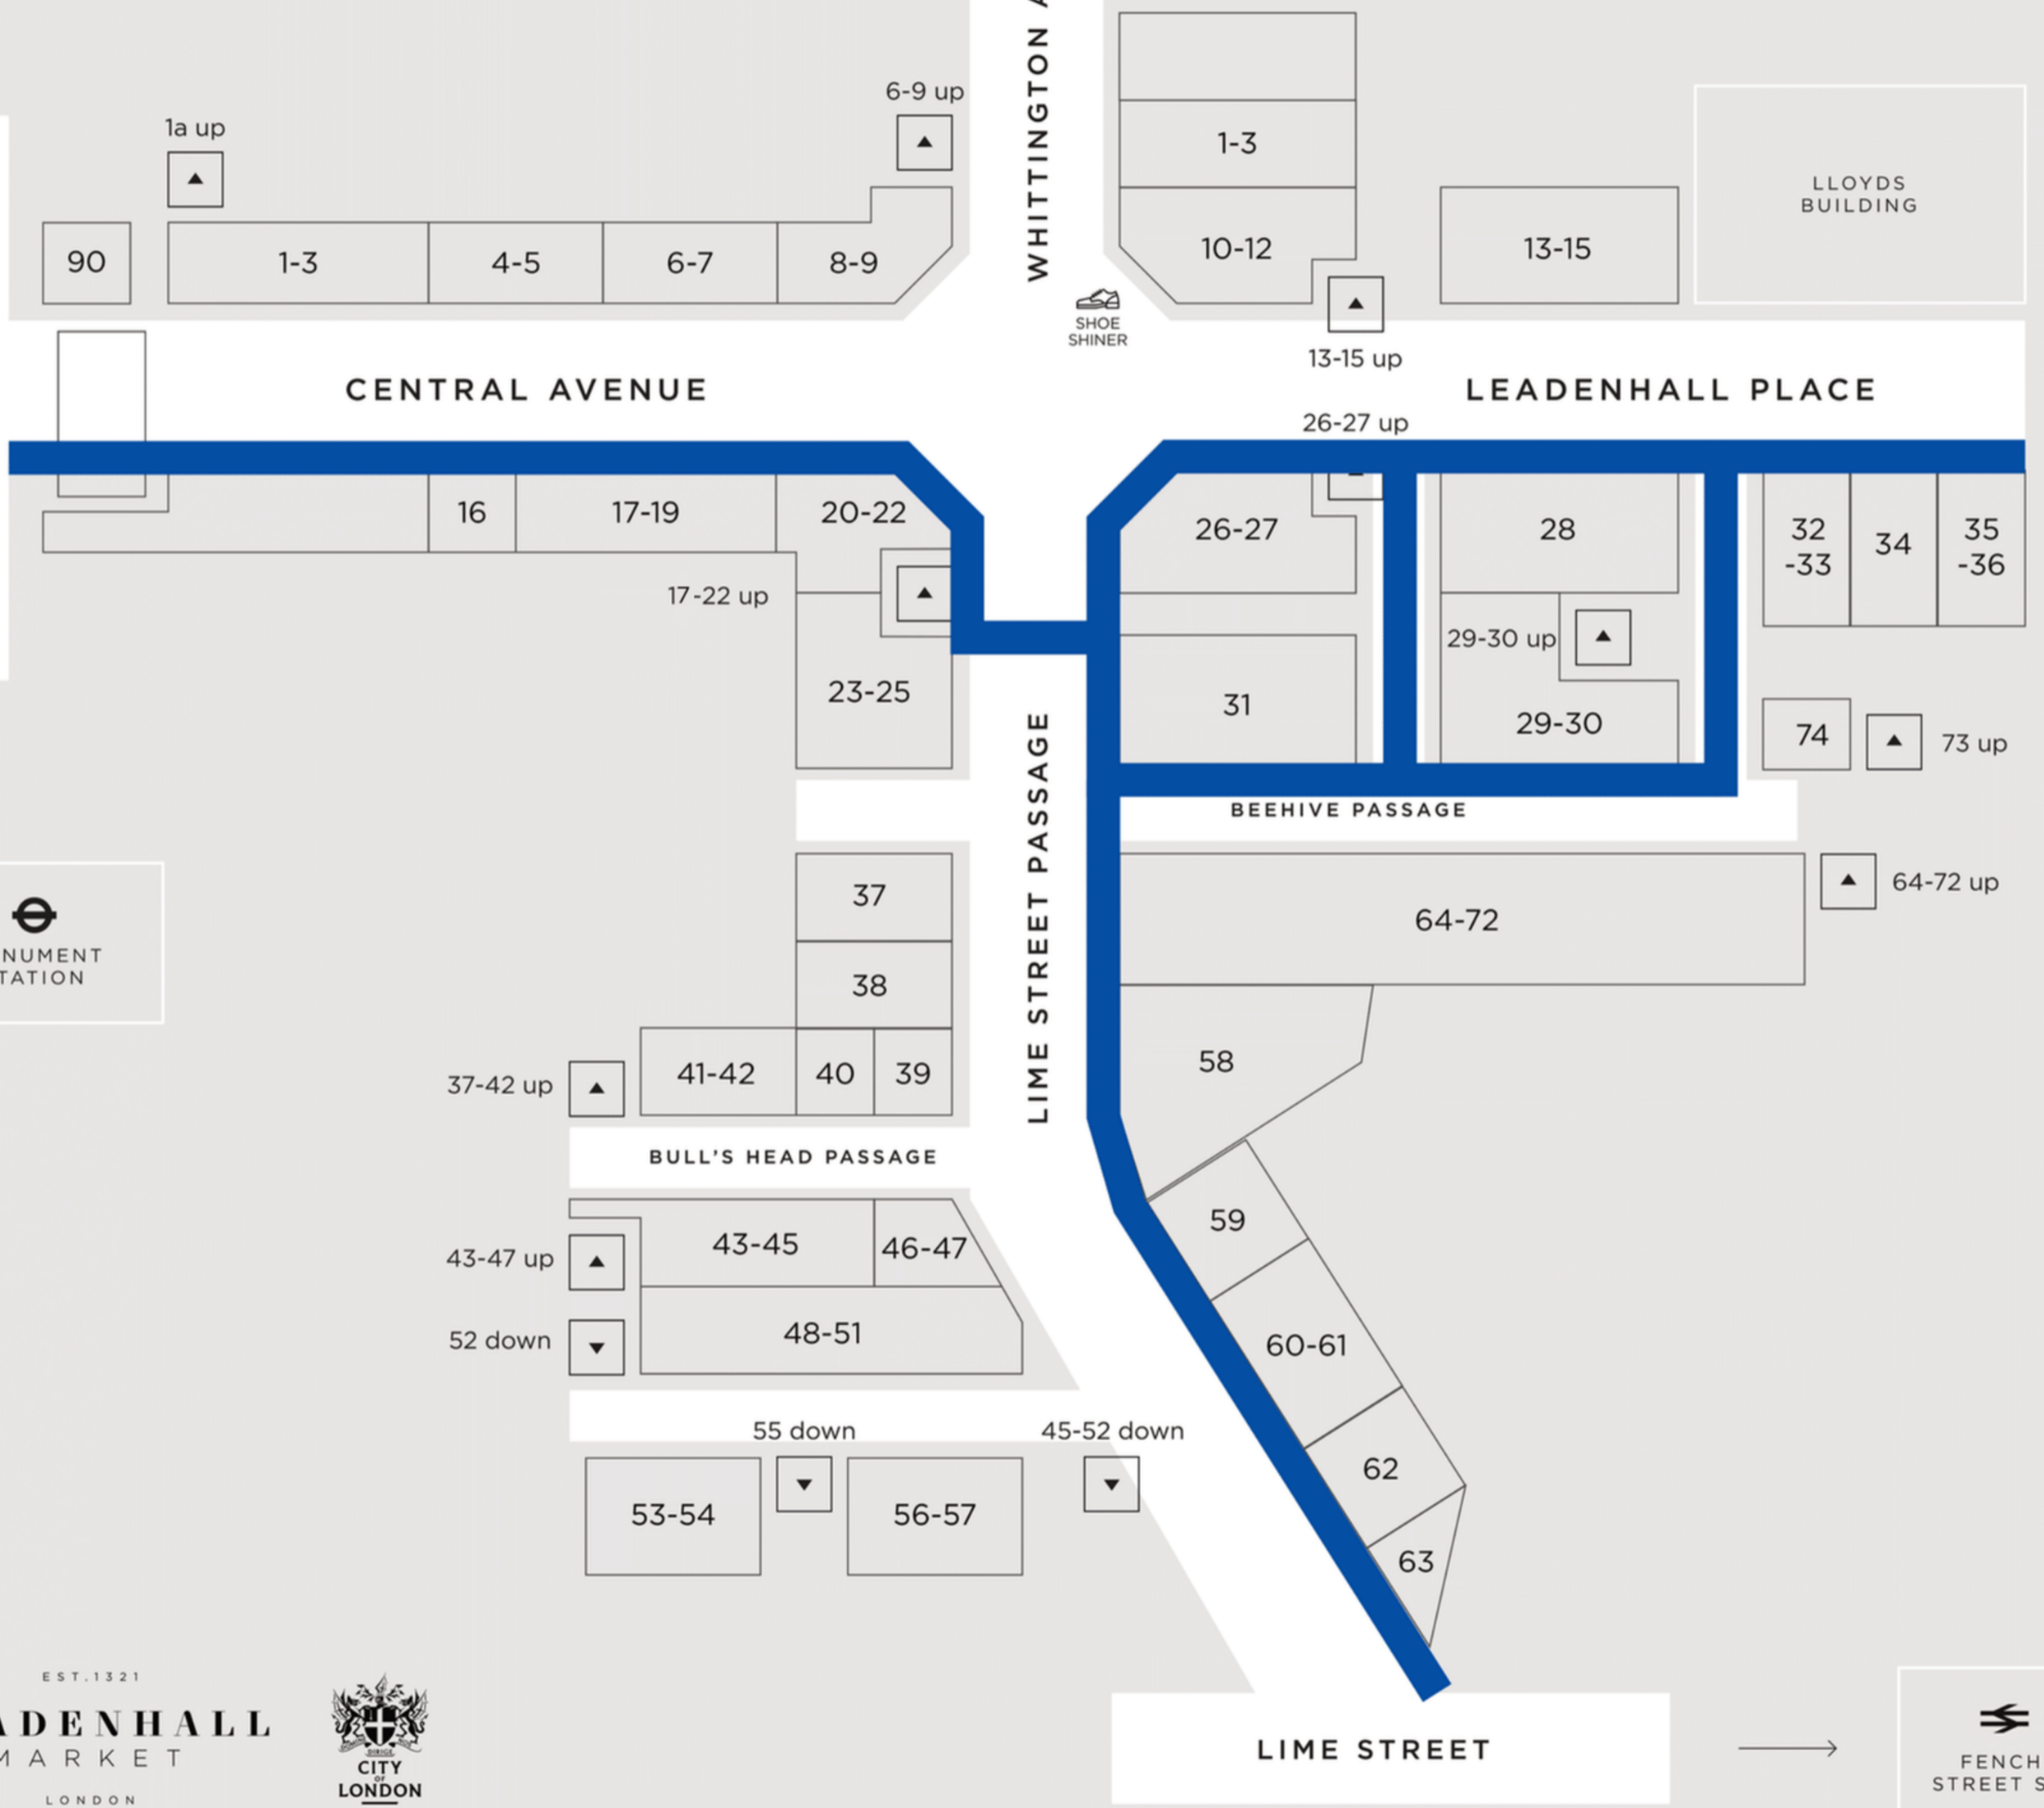

## DISABLED ACCESS ROUTE

GRACECHURCH STREET

EST. 1321  
**LEADENHALL**  
MARKET  
LONDON

## EAT & DRINK

AMATHUS DRINKS	17-19
ARGENTINIAN GRILL	37
AUX MERVEILLEUX DE FRED	1-3
BABA GANOUSH	38
BEDALES	55 DOWN
BIBIMBAP	39
BOOM BAP BURGER	29 - 30
BROKERS	6-9 UP
CHEESE AT LEADENHALL	4-5
GIORGIO'S	45-52 DOWN
THE GOLDEN GOOSE	13 - 15
HAGEN	8-9
LA VIÑA	26-27 UP
LUC'S BRASSERIE	17-22 UP
OSTERIA DEL MERCATO	13-15 UP
PIZZA EXPRESS	20-22
ROCCA	48-51
THE LAMB TAVERN	10-12
THE REGIS SNACK BAR	34
TORTILLA	28

## SHOPPING

ASKINOLOGY	35-36
BARBOUR	31
CELL SMASH	62
CHEQUERS HAIR	53-54
HAWKES & WAINER	56-57
HOBBS	64-72
KANDIES	46-47
POLLOCK'S TOY MUSEUM	32-33
REISS	26-27
FLYING TIGER COPENHAGEN	58
TIMPSON	59
WATERSTONES	1-3
WINDSOR FLOWERS	74

## OFFICES

CENTRE MANAGEMENT	1A UP
ASH & ASSOCIATES	1A UP
BEZEL LONDON	1A UP
KP PAY LIMITED	1A UP
CHC GLOBAL	1-3 UP
INTERSYS	29-30 UP
ETHOS	64-72 UP

Leadenhall Market